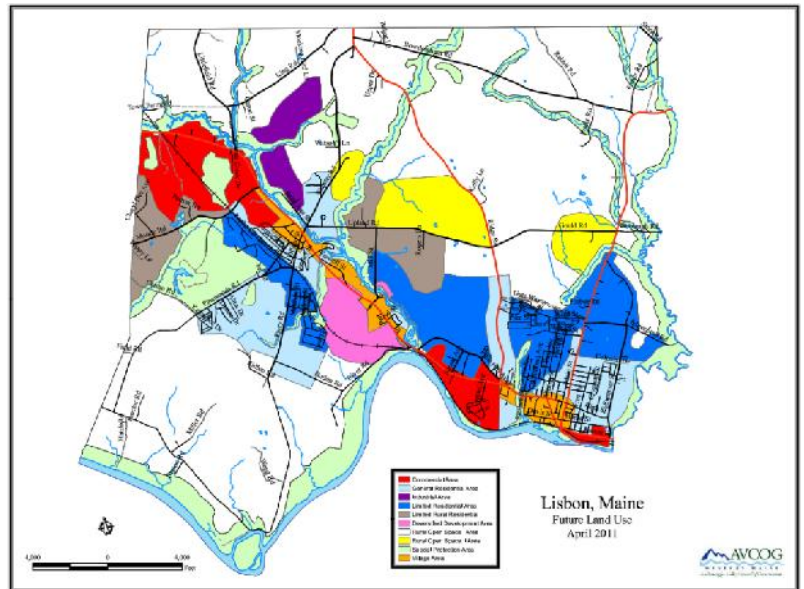

Comprehensive Plan Update 2018

Future Land Use Workshop

Thursday, March 22, 2018, 6:00 at the Town Office

**Join the Planning
Board for a
discussion on this
most important part
of the Town's
Comprehensive Plan!**