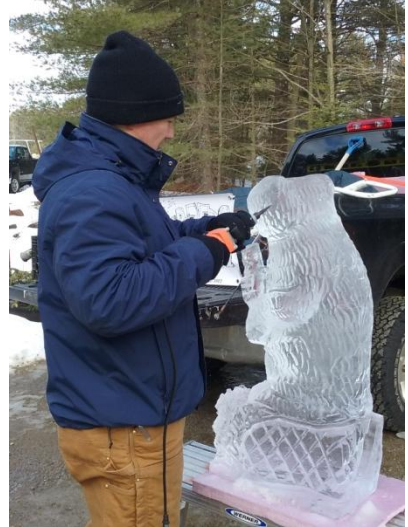

Winter Fest 2018

Presented By Lisbon Parks & Recreation

Beaver Park

37 Cotton Rd., Lisbon

January 20, 2018

10am to 2pm

FREE Admission Open to All

• *Dog Sled Rides! \$10.00*

reserve your spot! 207-353-2289

- * *Snow Shoeing with LL Bean*
- * *Sub Zero Ice Carving*
- * *Home Cooked Chowder/Chili*
- * *McDonald's, FREE Food & Drink*
- * *Riverside Wood Carvers*
- * *Antique Snowmobile Collection*
- * *Lisbon Fire Dept. Cold Water Rescue*
- * *Door Prize Raffle*
- * *Field Games*
- * *Ice Sculpture Picture Frame*
- * *Ice Skating*
- * *Ice Fishing*
- * *X-Country Skiing*