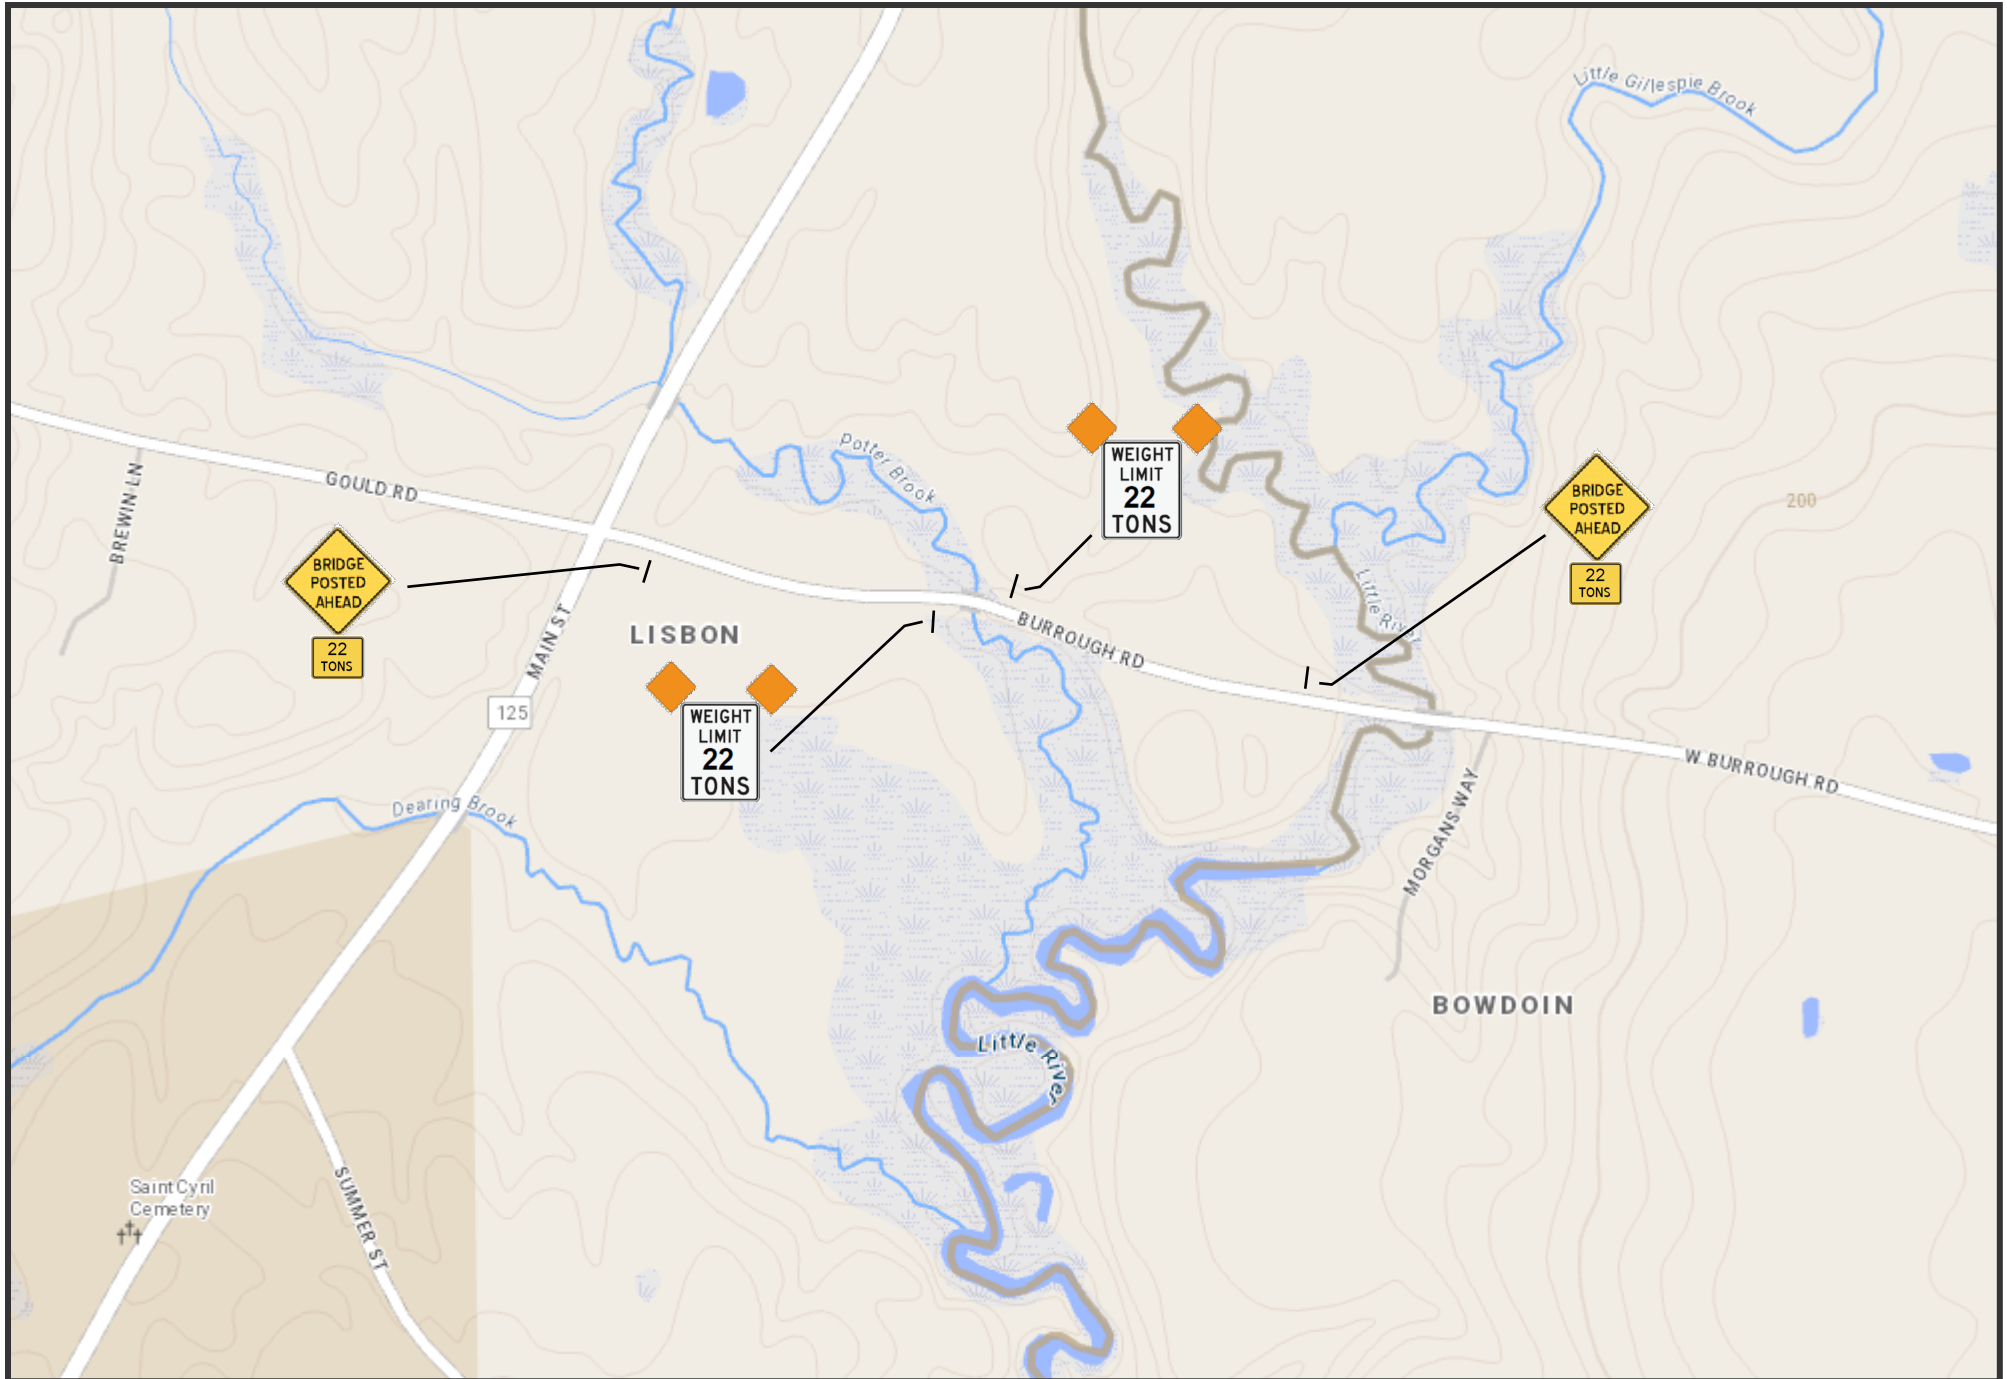

# DOT MAP

The Maine Department of Transportation provides this publication for information only. Reliance upon this information is at user risk. It is subject to revision and may be incomplete depending upon changing conditions. The Department assumes no liability if injuries or damages result from this information. This map is not intended to support emergency dispatch.

Date: 5/8/2023  
Time: 9:50:10 AM