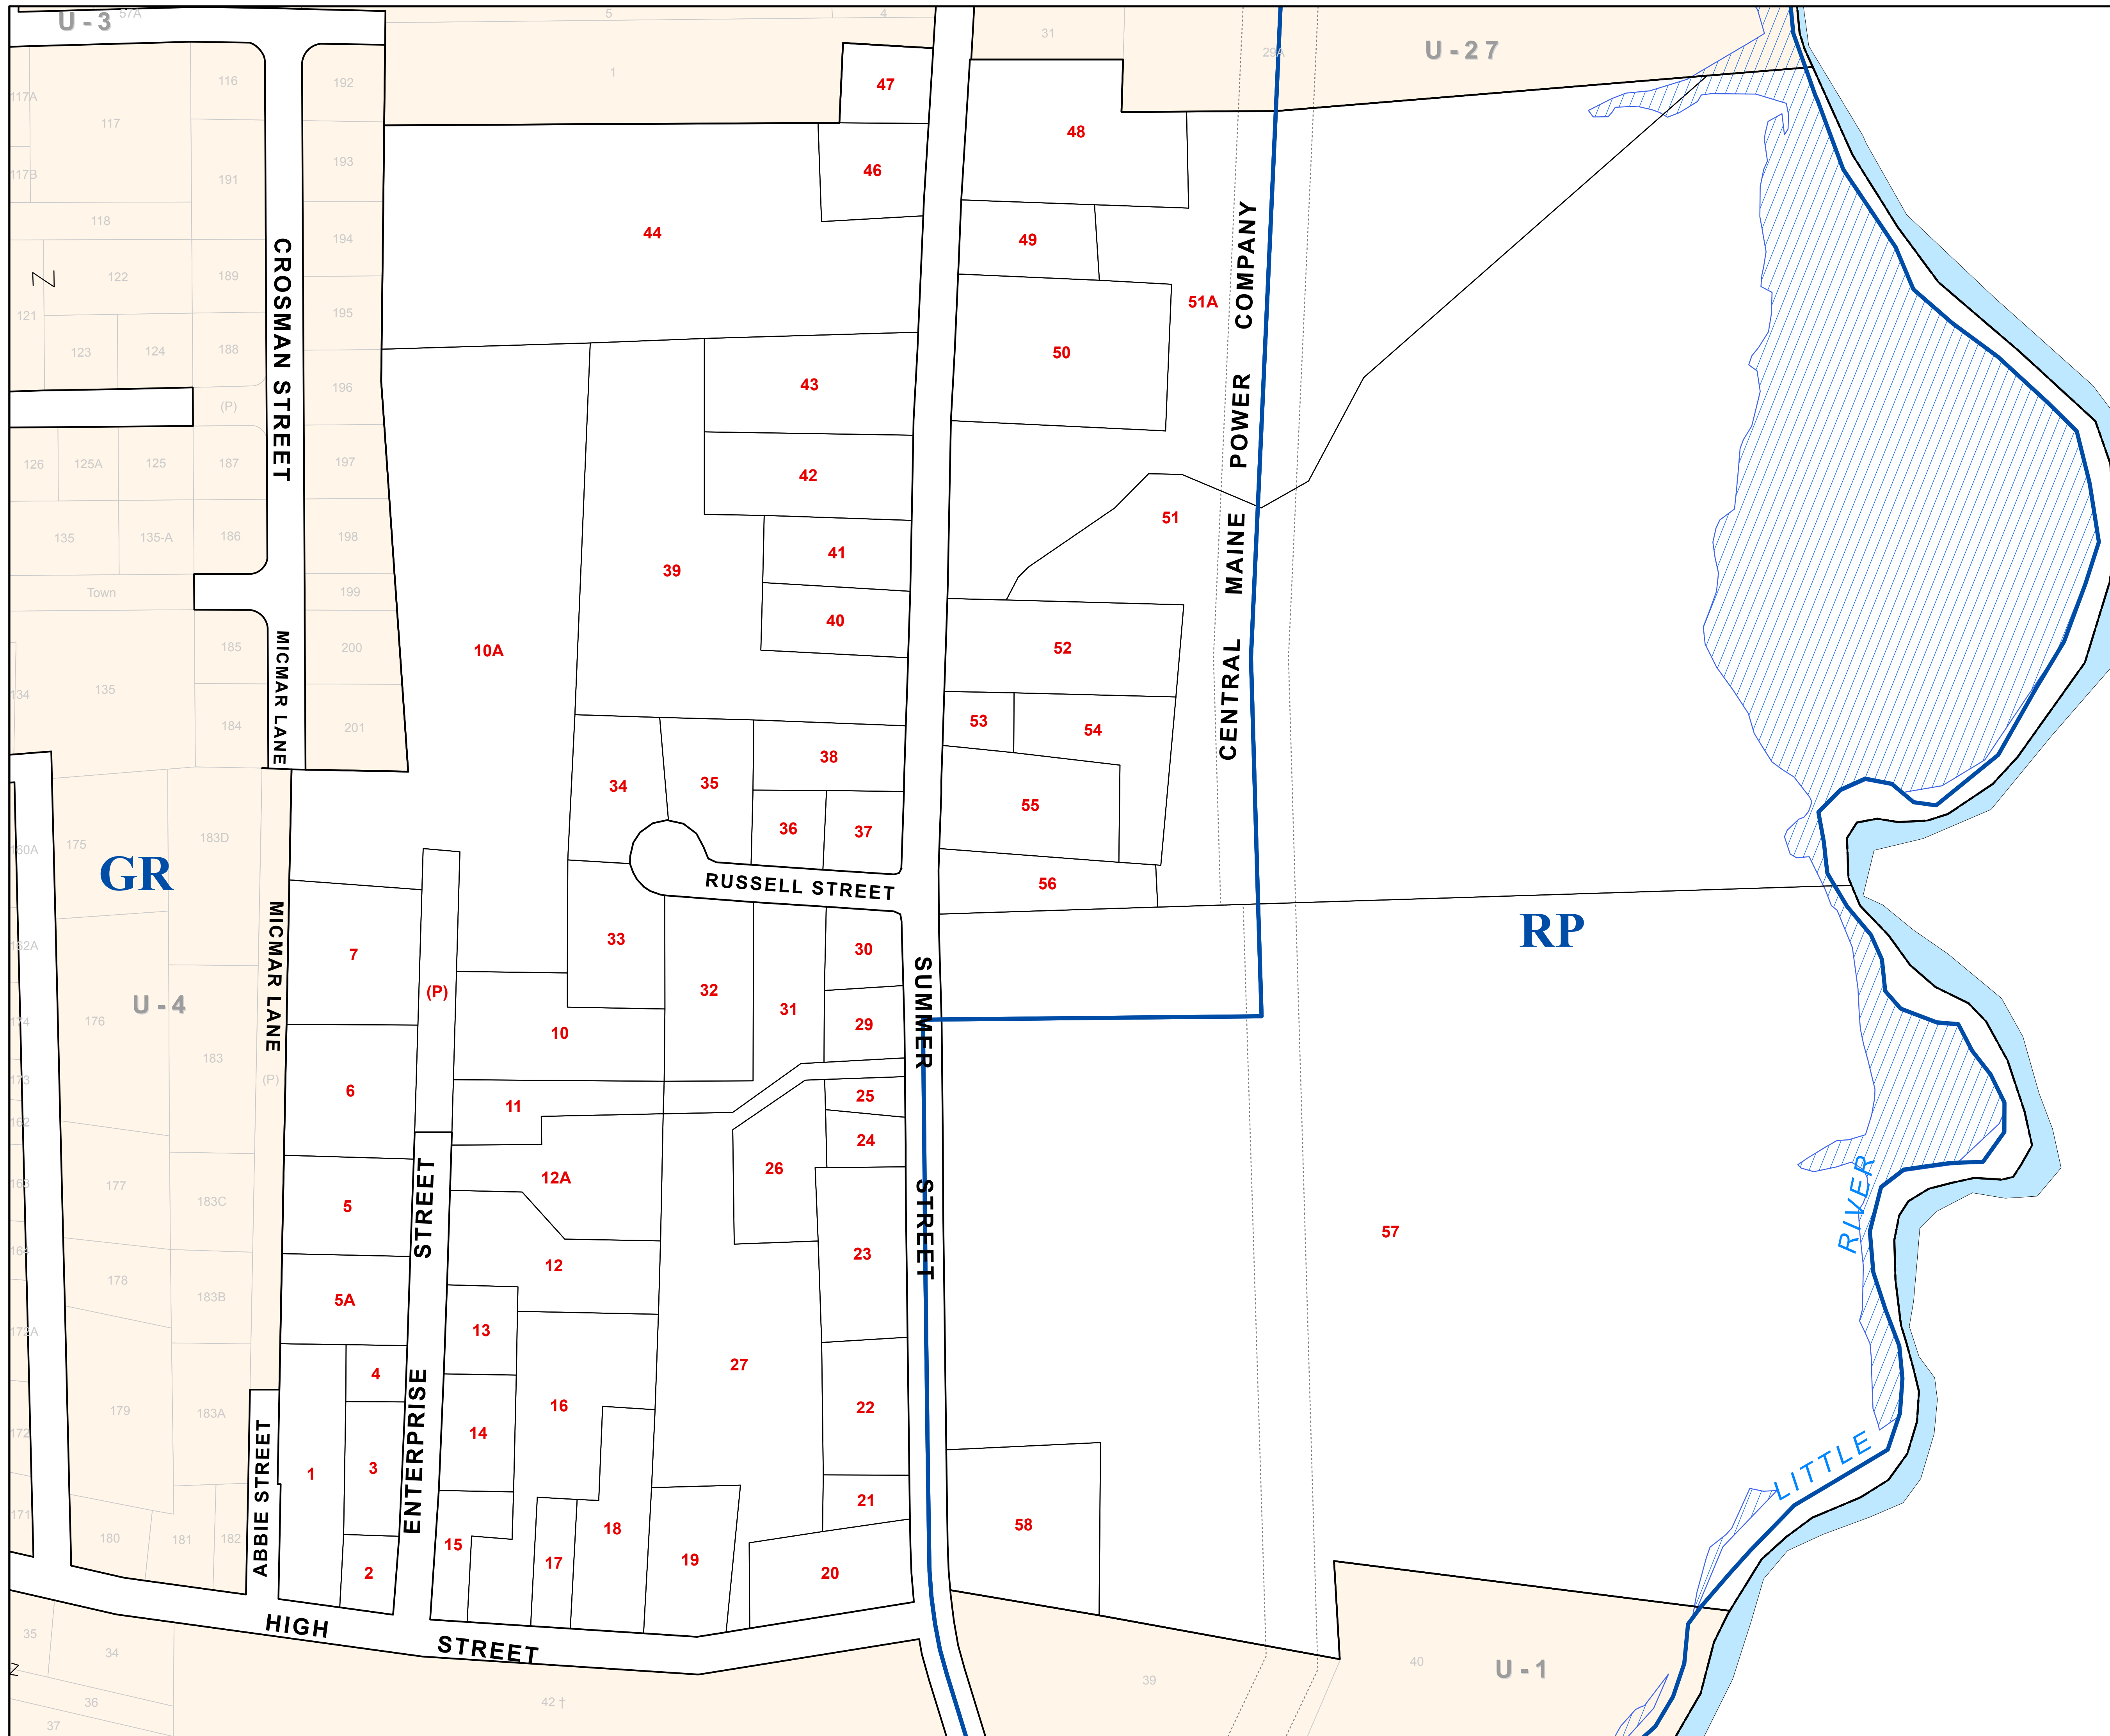

Town Of LISBON Maine

Map updated to:
April 1, 2021

DISCLAIMER
For Assessment Purposes Only
Not For Property Conveyances

LEGEND

- Town Line
- Adjacent Towns
- Parcels
- Streams
- Flood Zones
- Zoning
- Easements
- Adjacent Maps
- Water
- Road ROW

Lisbon 2021 GIS Tax Map
Revision by:

Corson GIS Solutions

U-2 TAX MAP

0 100 200 Ft
SCALE: 1" = 100 Feet

GR

RP

LITTLE RIVER