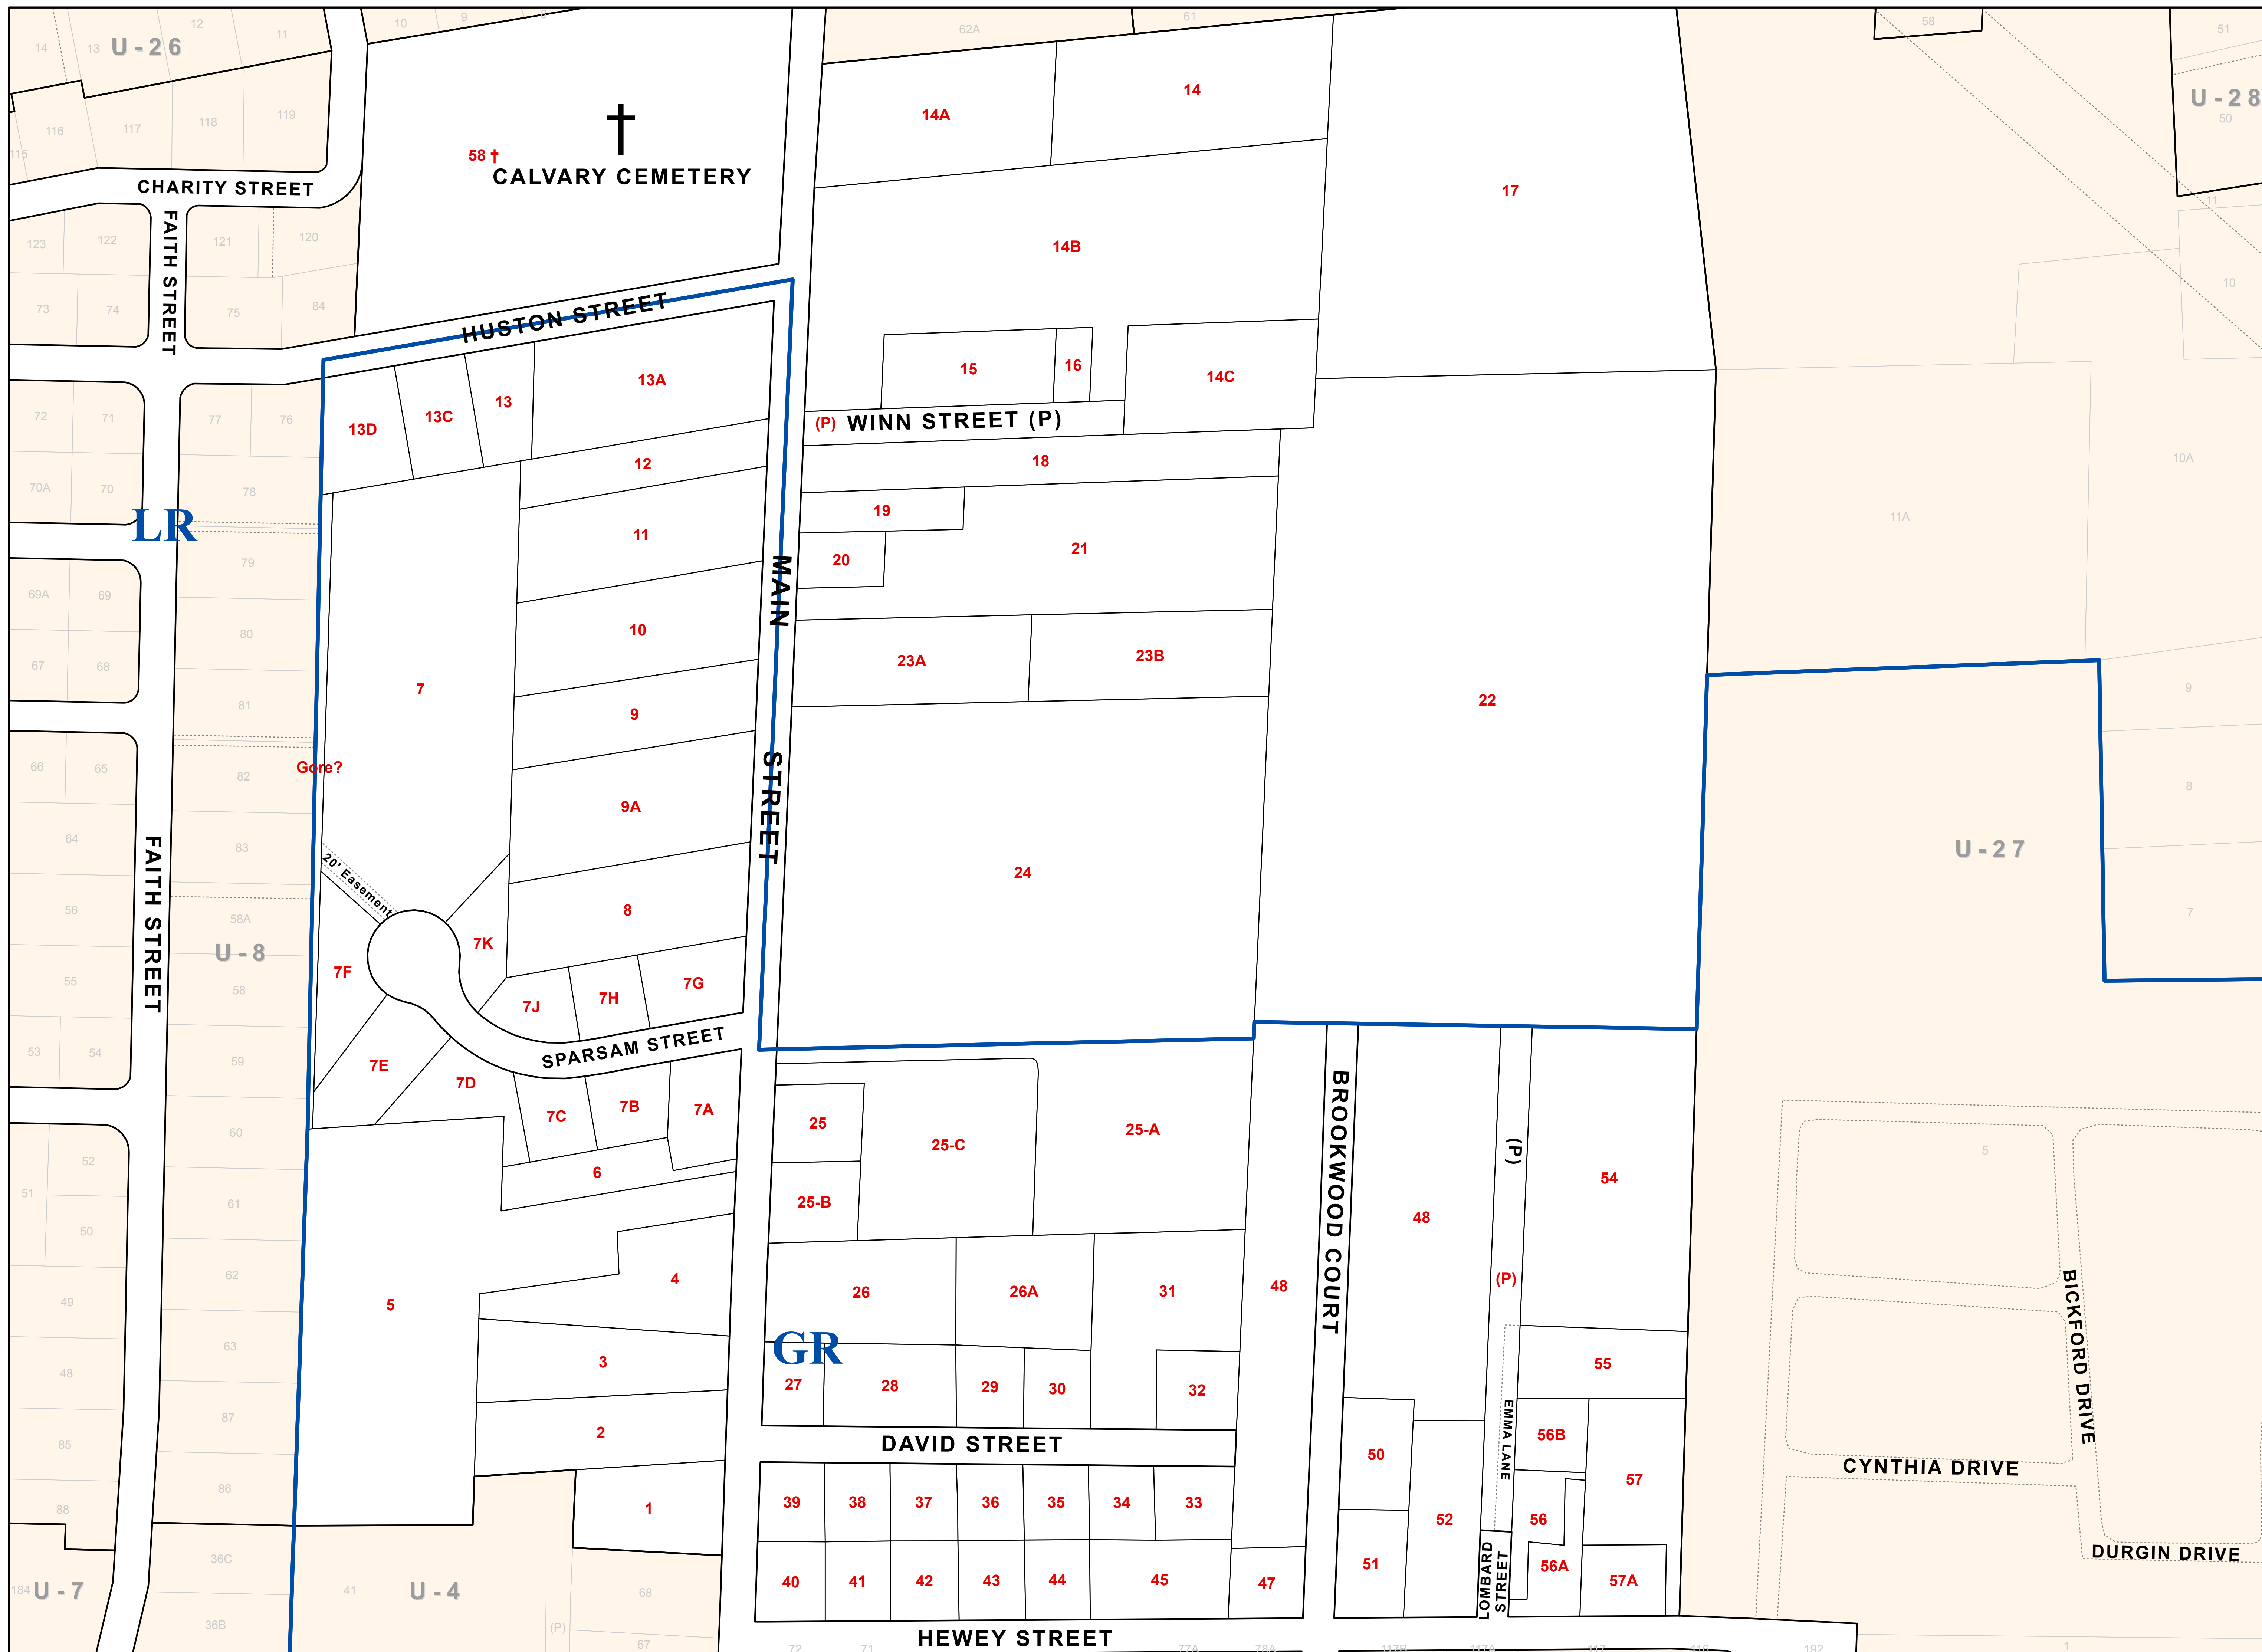

Town Of LISBON Maine

Map updated to:
April 1, 2021

DISCLAIMER
For Assessment Purposes Only
Not For Property Conveyances

LEGEND

- Town Line
- Adjacent Towns
- Parcels
- Streams
- Flood Zones
- Zoning
- Easements
- Adjacent Maps
- Water
- Road ROW

Lisbon 2021 GIS Tax Map
Revision by:

Corson GIS Solutions

U-3 TAX MAP

0 100 200
Ft
SCALE: 1" = 100 Feet

58 †
CALVARY CEMETERY

LR

MAIN STREET

GR

BROOKWOOD COURT

(d)

(P)

EMMA LANE

LOMBARD STREET

BICKFORD DRIVE

CYNTHIA DRIVE

DURGIN DRIVE

U-26

U-28

U-27

U-8

U-7

U-4

U-3

TAX MAP